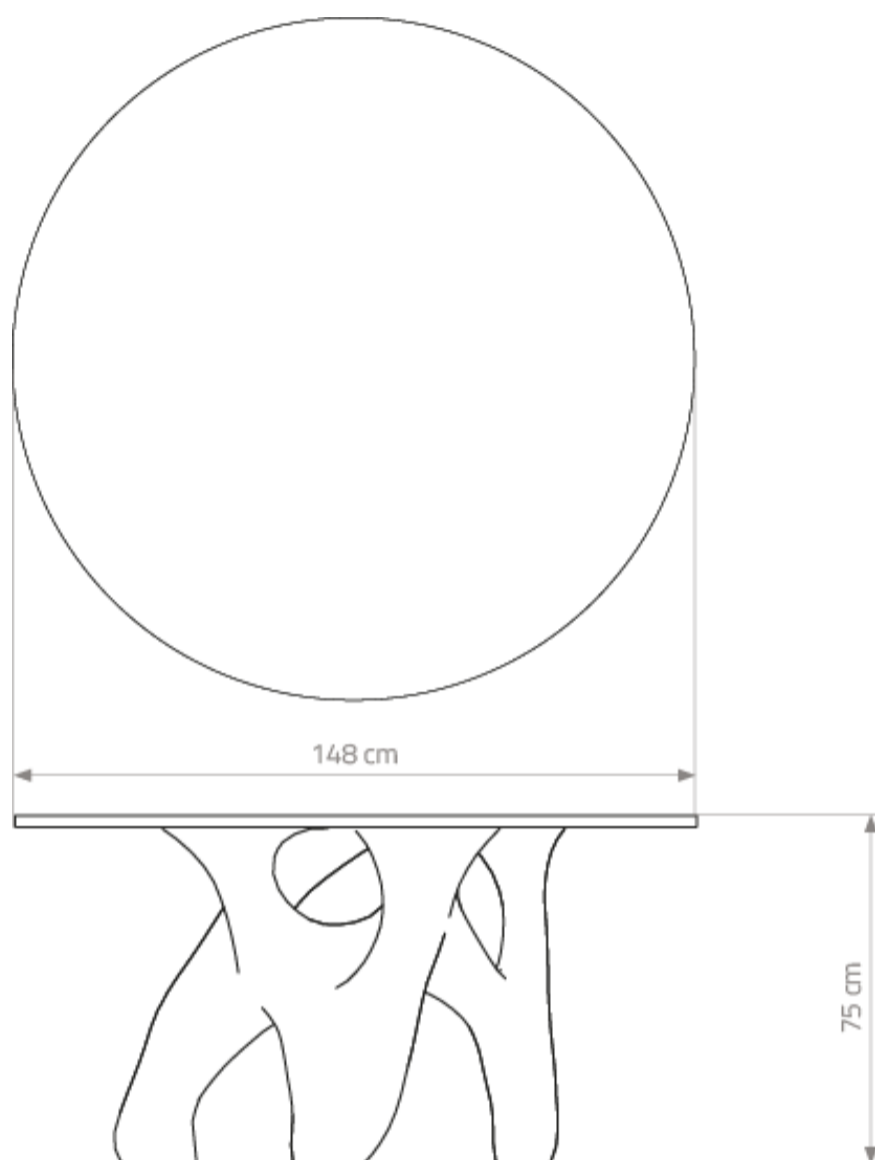

name	symbol	dimensions h/w/l
NEXUS desk		75 / 148 / 148 cm

NEXUS table

The NEXUS table is a fusion of modern style, original design and functionality. The tabletop provokes the user with its perfect workspace, while the base is actually a meticulously detailed sculpture. organic in its form, allows the light to create a new shape each time you look at it from a different point of view.

Project: Cyryl Zakrzewski (2021)

Materials: birch plywood or panguaneta® poplar plywood Finish: crystal clear Epoxy resin, Lacquer or oil

Each piece is sculpted by hand and carefully finished. Materials, finish and dimensions can be different and adjusted upon request.