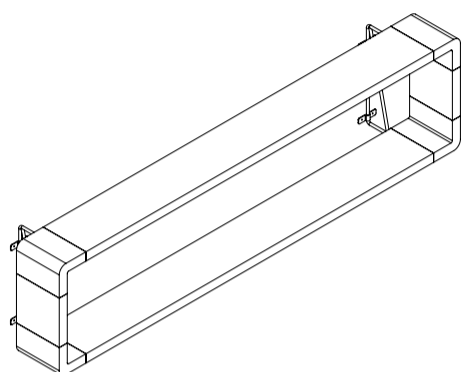

name	symbol	dimensions h/w/l
Shelf	KTS-1104-0300	36 / 150 / 28 cm
Shelf with lighting	KTS-1209-0300	36 / 150 / 28 cm

HAPPY levitating shelf

Led lighting consists of two strips – 30 watts each, the switch is placed in the book with the HAPPY sign.

On special request, we prepare shelf on every length

Material: ash wood

DIMENSIONS: