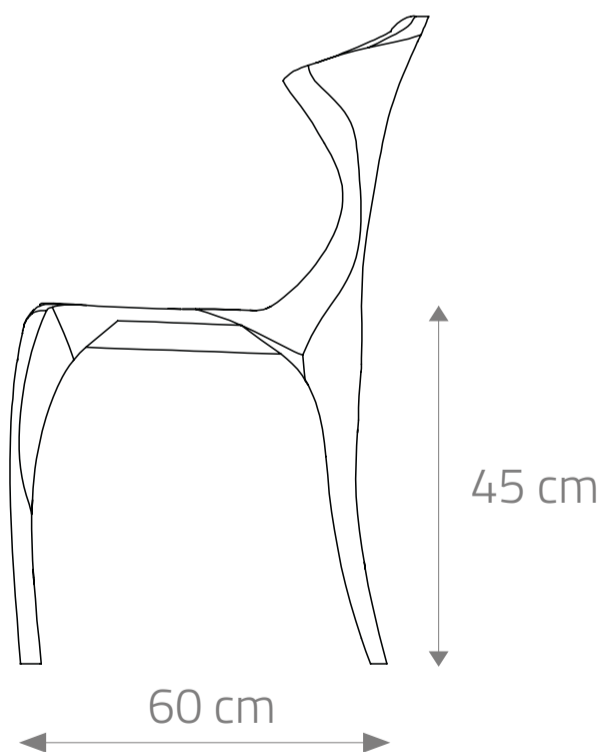

name	symbol	dimensions h/w/l
Dune chair		88/ 46/ 60 cm

DUNE chair

The unique shape of the dune chair emerged from the impressions of desert landscapes.

Project: Cyryl Zakrzewski (2017)

Materials: birch plywood or panguaneta® poplar plywood

Finish: Lacquer or oil each piece is sculpted by hand and carefully finished.

Materials, finish and dimensions can be different and adjusted upon request.