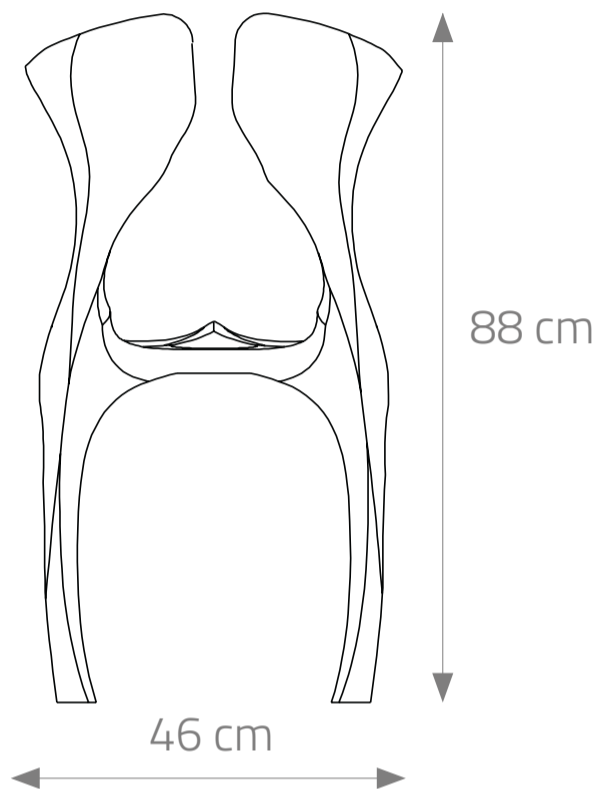

name	symbol	dimensions h/w/l
Dune chair		88/ 46/ 60 cm

DUNE chair

The unique shape of the dune chair emerged from the impressions of desert landscapes.

Project: Cyryl Zakrzewski (2017)

Materials: birch plywood or panguaneta® poplar plywood

Finish: Lacquer or oil each piece is sculpted by hand and carefully finished.

Materials, finish and dimensions can be different and adjusted upon request.