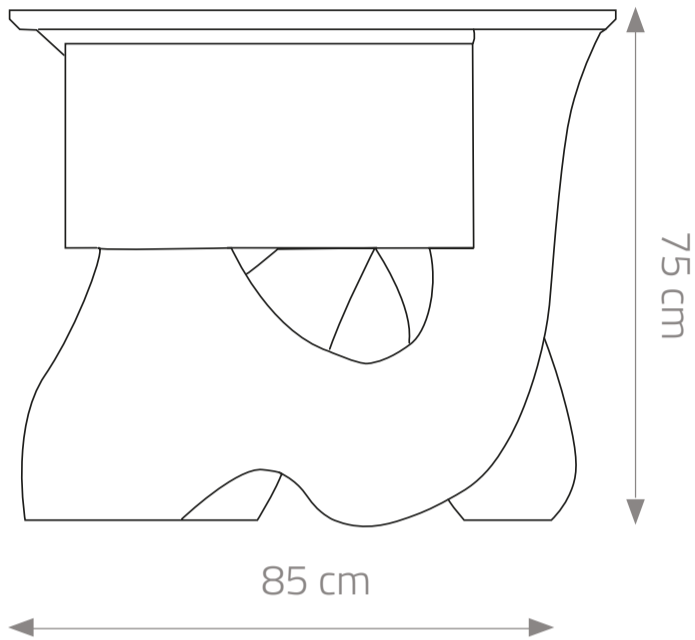

name	symbol	dimensions h/w/l
NEXUS desk		75 / 85 / 185 cm

NEXUS desk

The NEXUS desk's organic form transforms it into a true work of art while retaining its practical function. Get enchanted by the lithe lines, careful selection of materials, and incredible precision of implementation. The original sculpted base supporting a simple desktop and eye-catching yet minimalistic drawers come together to charm even the most demanding users.