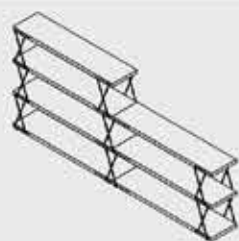

name	symbol	dimensions h/w/l
7 shelves set	RTH-0104-0001	~ 212 / 30 / 118 cm
The basic module (2 shelves)	RTH-0104-0301	~ 38 / 30 / 118 cm
Additional shelf	RTH-0104-0202	1,8 / 30 / 118 cm

Adjustable Height Bookcase

A unique system of connecting shelves with the use of stainless steel fastenings provides for their free configuration horizontally and vertically.

The bookcase may be both positioned by the wall or be free-standing, dividing the space.

Made of oiled oak tree.

7 SHELVES

7 SHELVES

10 SHELVES

11 SHELVES

LAYOUTS EXAMPLE

FABRICS:

oiled oak wood,
stainless steel fastenings

DIMENSIONS: