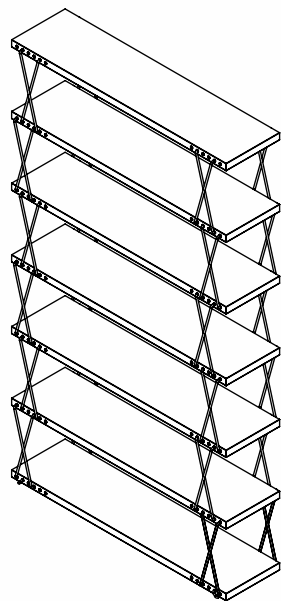

name	symbol	dimensions h/w/l
7 shelves set	RTH-0104-0001	~ 212 / 30 / 118 cm
The basic module (2 shelves)	RTH-0104-0301	~ 38 / 30 / 118 cm
Additional shelf	RTH-0104-0202	1,8 / 30 / 118 cm

Adjustable Height Bookcase

A unique system of connecting shelves with the use of stainless steel fastenings provides for their free configuration horizontally and vertically.

The bookcase may be both positioned by the wall or be free-standing, dividing the space.

Made of oiled oak tree.

7 SHELVES

7 SHELVES

10 SHELVES

11 SHELVES

LAYOUTS EXAMPLE

FABRICS:

oiled oak wood,
stainless steel fastenings

DIMENSIONS: