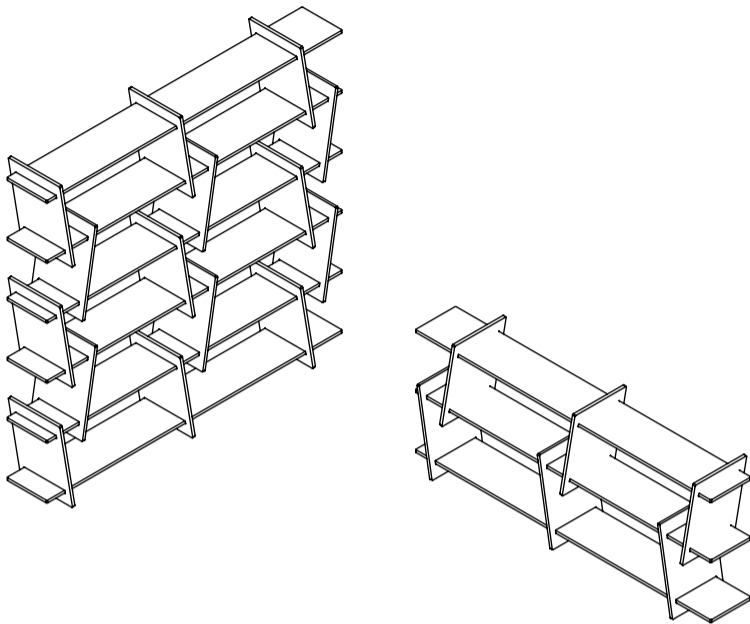

name	symbol	dimensions h/w/l
6 shelves set	RON-0204-0200	211/ 38/ 221 cm
3 shelves set	RON-0104-0200	93 / 38 / 221 cm

## *ITALIC* shelf

Its name 'Italic' is derived from the italic typefaces that slightly slant. It has endless arrangement possibilities and has a unique sculptural presence that comes from the direction of the spacers and the fact that the shelves are not aligned.

### DIMENSIONS: