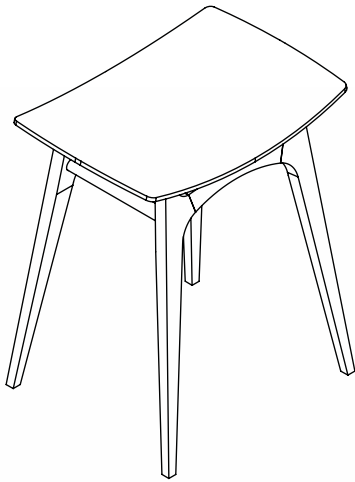

name	symbol	dimensions h/w/l
Imugo stool	RTH-0401-0401	45 / 28 / 39 cm

## IMUGO stool

The seats are available in: natural American walnut, white, and willow-green.

The stools come with natural American walnut veneer, making every piece differ in colour and graining. The frame is made with natural beechwood.

### DIMENSIONS: