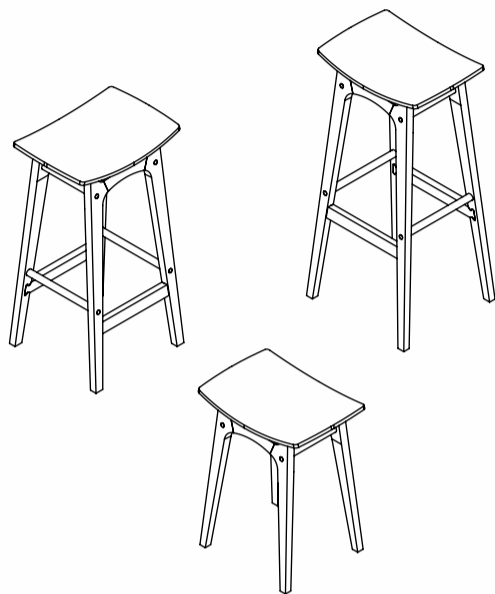

name	symbol	dimensions h/w/l
Stool	RTH-0401-0406	49 / 39 / 29 cm
Hoker chair	RTH-0401-0407	68 / 39 / 32 cm
High hoker chair	RTH-0401-0408	78 / 39 / 34 cm

## IMUGO+

The IMUGO stools vary in frame and seat colours. The seats are available in: natural American walnut, white, and willow-green.

The stools come with natural American walnut veneer, making every piece differ in colour and graining. The frame is made with natural oakwood. The wood is beautiful for it is different every time around.

WILLOW-  
-GREEN

WHITE

NATURAL AMERICAN  
WALNUT

FABRICS: natural oakwood, plywood, natural American walnut veneer, paint  
Actual colors may differ from sample.

### DIMENSIONS: