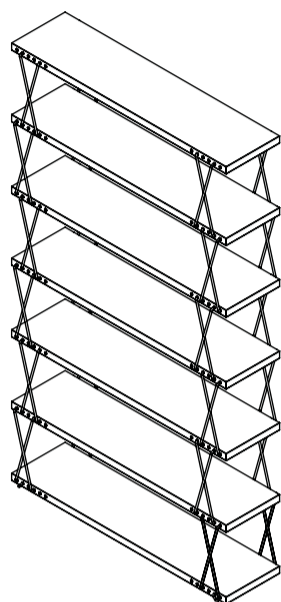

name	symbol	dimensions h/w/l
7 shelves set	RTH-0104-0001	~ 212 / 30 / 120 cm
The basic module (2 shelves)	RTH-0104-0301	~ 38 / 30 / 120 cm
Additional shelf	RTH-0104-0202	1,8 / 30 / 120 cm

Adjustable Height Bookcase

A unique system of connecting shelves with the use of stainless steel fastenings provides for their free configuration horizontally and vertically.

The bookcase may be both positioned by the wall or be free-standing, dividing the space.

Made of oiled oak tree.

7 SHELVES

7 SHELVES

10 SHELVES

11 SHELVES

LAYOUTS EXAMPLE

FABRICS:

oiled oak wood,
stainless steel fastenings

DIMENSIONS: